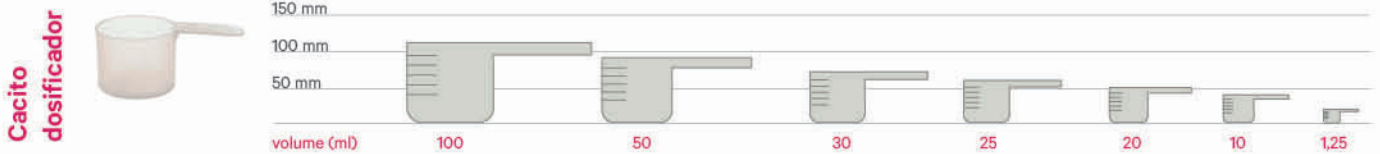

Recto B89

shape

Recto B100

shape

Closures

Industry

Bucket

Dispenser