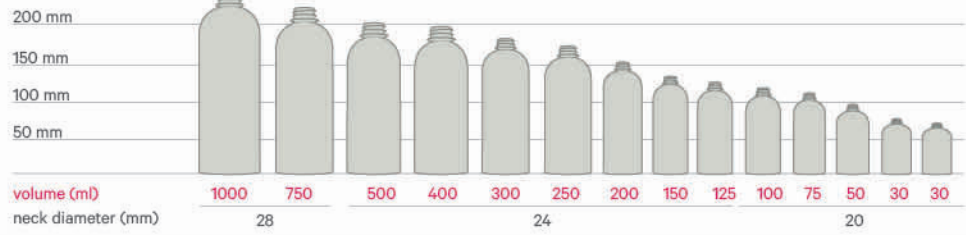

Ibéricaenvases
ENVASA TUS IDEAS

Bottles

Tall Boston

shape

Boston

shape

Tube

shape

Tube Short

shape

Bell

shape

Doval

shape

Bottle Clean

shape