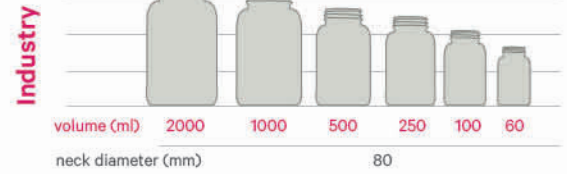

Industry

Bucket

Dispenser

Jerrycan

Ducchess

Ibérica envases

contacto@ibericaenvases.com

Telf.: 91 056 77 21

📞 623 383 793

C/ Ramón y Cajal 5,
28100. Alcobendas.

Madrid. Spain.

www.ibericaenvases.com