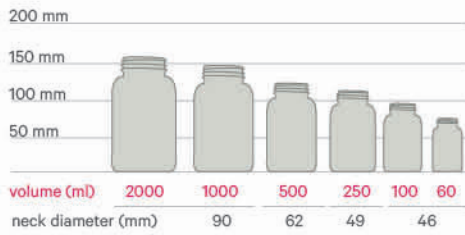

Ducchess

Ibérica envases

contacto@ibericaenvases.com

Telf.: 91 056 77 21

📞 623 383 793

C/ Ramón y Cajal 5,
28100. Alcobendas.

Madrid. Spain.

www.ibericaenvases.com