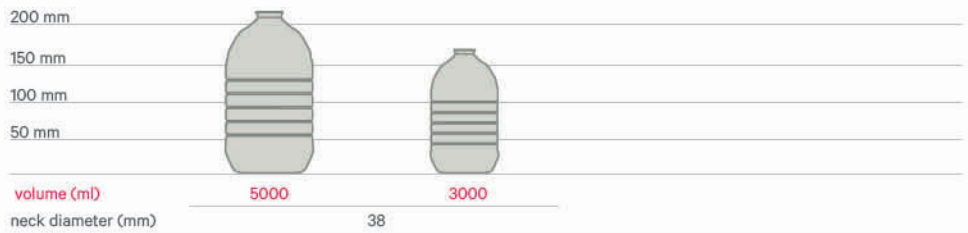

Viral Clear

shape

Bottles

Sirop Clear

shape

Various

Milk Square

shape

Milk Round

shape

Cookie Jar

shape

Sport Jar

shape

Óleo

shape

Trioval

shape

Pharma Bottles

Viral Amber

shape

Siroop Amber

shape

Pilijar Snap-On