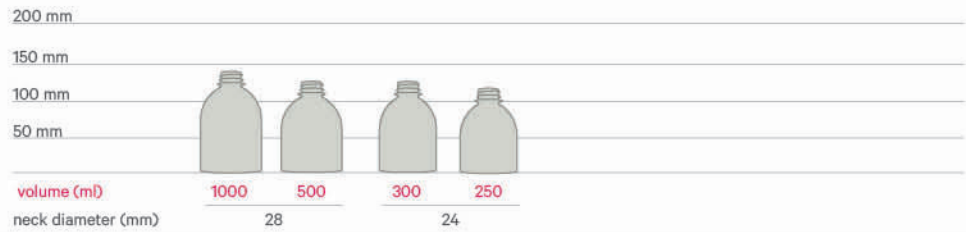

Ibéricaenvases
ENVASA TUS IDEAS

Bottles

Tall Boston

shape

Boston

shape

Tube

shape

Tube Short

shape

Bell

shape

Doval

shape

Bottle Clean

shape