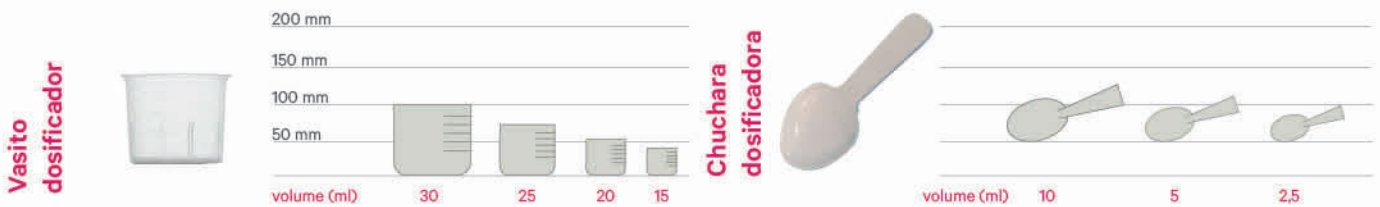

Recto B89

shape

Recto B100

shape

Closures

Industry

Bucket

Dispenser