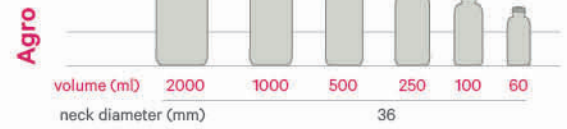

Ducchess

Ibérica envases

contacto@ibericaenvases.com

Telf.: 91 056 77 21

📞 623 383 793

C/ Ramón y Cajal 5,
28100. Alcobendas.

Madrid. Spain.

www.ibericaenvases.com